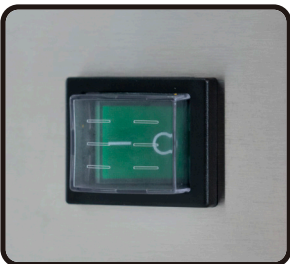

SLICEPRO — X1 —

VEGETABLE CUTTER

FEATURES

Stainless Steel Body Material
-Anti-Rust & Heavy Duty

Safety Switch
-Automatic turn off when the cover is opened.

One Splash-Resist Key Switch
-Easy to use

Stainless Steel
-Cut precisely & Anti-Rust

MEASUREMENT

SPECIFICATION

Model	
Stock Code	880714007
Power	0.55kW
Voltage	240V/50Hz
Rotation Speed	350rpm
Output	50kg/h
Capacity	50-450kg/h
Weight	31kg