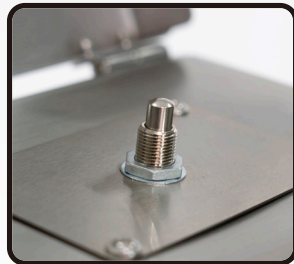

SLICEPRO — X1 —

VEGETABLE CUTTER

FEATURES

Stainless Steel Body Material
-Anti-Rust & Heavy Duty

Safety Switch
-Automatic turn off when the cover is opened.

One Splash-Resist Key Switch
-Easy to use

Stainless Steel
-Cut precisely & Anti-Rust

MEASUREMENT

SPECIFICATION

Model	
Stock Code	880714007
Power	0.55kW
Voltage	240V/50Hz
Rotation Speed	350rpm
Output	50kg/h
Capacity	50-450kg/h
Weight	31kg